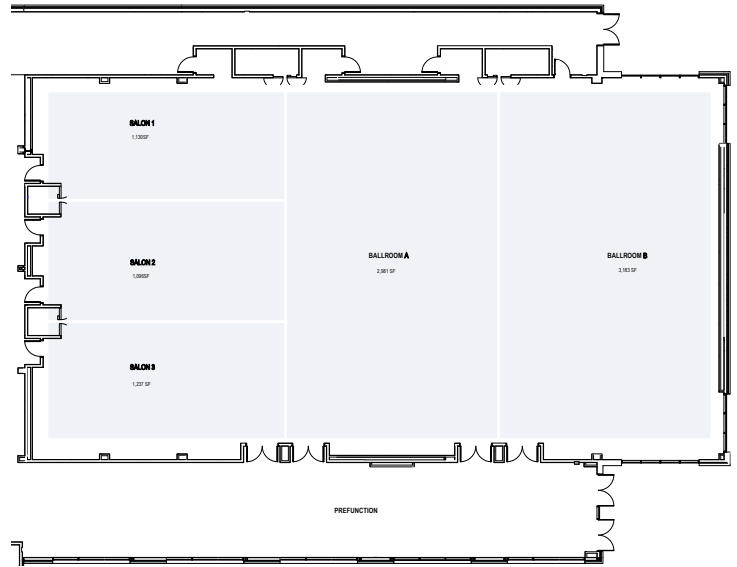

### **HOMewood** SUITES by Hilton™

Featuring 147 studio, 1-bedroom, and 2-bedroom suites with full kitchens. The array of complimentary amenities, including a free hot breakfast, will inspire you to make the most of each day.

Room Capacities	Area	Dimensions	Banquet	Theater	Conference	Classroom	Reception	U-shape
Main Ballroom	9629	131 x 72	800	1069	333	504	960	285
Ballroom A / B	3183	49 x 72	250	350	99	133	318	91
Salon 1 / 2 / 3	1130	49 x 23	94	125	37	47	113	32